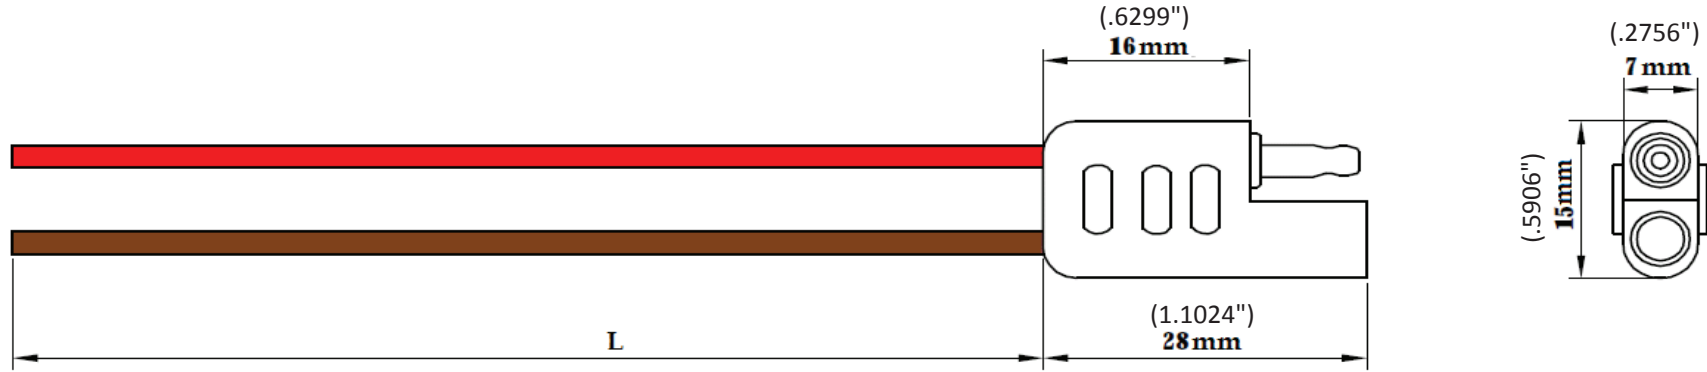

PART NUMBER	DESCRIPTION	L	WEIGHT (LBS.)
84945	2-WAY FLAT MOLDED CONNECTOR, 60" FEMALE-ONLY	60"	0.25
84985	2-WAY FLAT MOLDED CONNECTOR, 48" FEMALE-ONLY	48"	0.2
84915	2-WAY FLAT MOLDED CONNECTOR, 8" FEMALE-ONLY	8"	0.2

	
WIRE RANGE	16 GAUGE STANDARD-19/29
WIRE	COPPER
WIRE INSUL.	PVC
WIRE TEMP	-34°C - 90°C
HOUSING	BLACK PVC
TERMINAL	TIN PLATED COPPER
NOT TO SCALE	